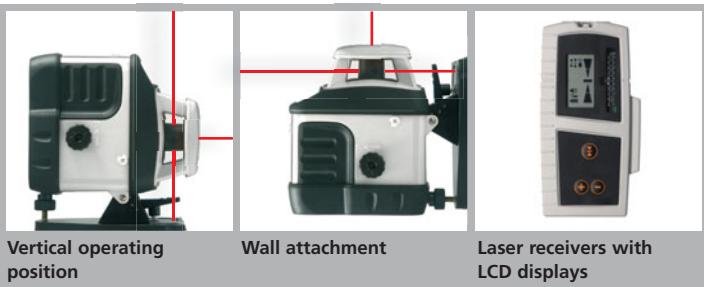

## AquaPro 210

Robust rotary laser with automatic horizontal self-levelling.

Rev. 0808

- Robust housing with **protective rubber casing**
- **Automatic level:** Automatic rotary laser with horizontal self-levelling by means of magnetically damped pendulum system; vertical alignment with adjustable foot.
- A **vertical reference beam** is provided to plumb and align partition walls.
- **Tilt function:** The unit uses visual and audible signals to indicate when it is outside its tolerance range.
- **Slanting levels** can be set using the tilt function, which can be switched off.
- The **wall/floor console** can be vertically levelled or the unit can be attached to the wall.
- The **Sensolite 210** features LC displays on the front and rear sides. Powerful adhesion magnets enable attachment to magnetic objects.
- **SpotLite marking function:** Prevents parallax errors and facilitates precise marking of reference levels.
- **Transport lock:** A pendulum lock protects unit during transport.
- **Simple, uniform operating techniques.**

### TECHNICAL DATA

<b>ACCURACY</b> 2 mm / 10 m
<b>SELF-LEVELLING RANGE</b> ± 3,5°
<b>LEVELLING</b> Automatic horizontal / vertical with adjustable foot
<b>LASER RECEPTION RANGE</b> <b>max. 200 m radius</b>
<b>LASER WAVELENGTH</b> 635 nm
<b>LASER</b> class 2, < 1 mW
<b>POWER SUPPLY</b> 6 x type AA, for about 45 operating hours
<b>WATER AND DUST PROTECTION</b> IP 54
<b>WEIGHT</b> 1,7 kg
<b>DIMENSIONS</b> 120 x 160 x 140 (W x H x D)
<b>AUTOMATIC LEVEL</b> <b>lock</b> <b>Spotlite Marking</b>

**PU 1**

Vertical operating position

Wall attachment

Laser receivers with LCD displays