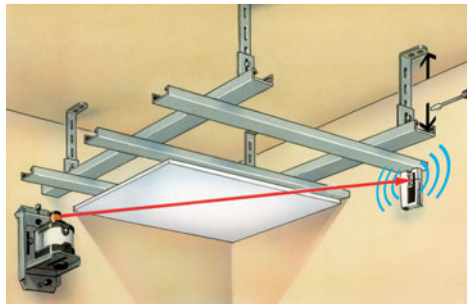

## AquaPro 210

Robust rotary laser with automatic horizontal self-levelling.

Rev. 0808

- Robust housing with **protective rubber casing**
- **Automatic level:** Automatic rotary laser with horizontal self-levelling by means of magnetically damped pendulum system; vertical alignment with adjustable foot.
- A **vertical reference beam** is provided to plumb and align partition walls.
- **Tilt function:** The unit uses visual and audible signals to indicate when it is outside its tolerance range.
- **Slanting levels** can be set using the tilt function, which can be switched off.
- The **wall/floor console** can be vertically levelled or the unit can be attached to the wall.
- The **Sensolite 210** features LC displays on the front and rear sides. Powerful adhesion magnets enable attachment to magnetic objects.
- **SpotLite marking function:** Prevents parallax errors and facilitates precise marking of reference levels.
- **Transport lock:** A pendulum lock protects unit during transport.
- **Simple, uniform operating techniques.**

### TECHNICAL DATA

<b>ACCURACY</b> 2 mm / 10 m
<b>SELF-LEVELLING RANGE</b> ± 3,5°
<b>LEVELLING</b> Automatic horizontal / vertical with adjustable foot
<b>LASER RECEPTION RANGE</b> <b>max. 200 m radius</b>
<b>LASER WAVELENGTH</b> 635 nm
<b>LASER</b> class 2, < 1 mW
<b>POWER SUPPLY</b> 6 x type AA, for about 45 operating hours
<b>WATER AND DUST PROTECTION</b> IP 54
<b>WEIGHT</b> 1,7 kg
<b>DIMENSIONS</b> 120 x 160 x 140 (W x H x D)
<b>AUTOMATIC LEVEL</b> <b>lock</b> <b>Spotlite Marking</b>

**PU 1**

Vertical operating position

Wall attachment

Laser receivers with LCD displays