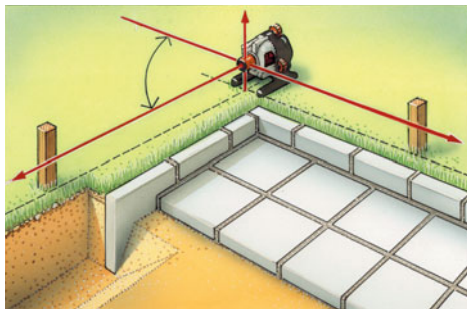

## AquaPro 210

Robust rotary laser with automatic horizontal self-levelling.

Rev. 0808

- Robust housing with **protective rubber casing**
- **Automatic level:** Automatic rotary laser with horizontal self-levelling by means of magnetically damped pendulum system; vertical alignment with adjustable foot.
- A **vertical reference beam** is provided to plumb and align partition walls.
- **Tilt function:** The unit uses visual and audible signals to indicate when it is outside its tolerance range.
- **Slanting levels** can be set using the tilt function, which can be switched off.
- The **wall/floor console** can be vertically levelled or the unit can be attached to the wall.
- The **Sensolite 210** features LC displays on the front and rear sides. Powerful adhesion magnets enable attachment to magnetic objects.
- **SpotLite marking function:** Prevents parallax errors and facilitates precise marking of reference levels.
- **Transport lock:** A pendulum lock protects unit during transport.
- **Simple, uniform operating techniques.**

### TECHNICAL DATA

<b>ACCURACY</b> 2 mm / 10 m
<b>SELF-LEVELLING RANGE</b> ± 3,5°
<b>LEVELLING</b> Automatic horizontal / vertical with adjustable foot
<b>LASER RECEPTION RANGE</b> <b>max. 200 m radius</b>
<b>LASER WAVELENGTH</b> 635 nm
<b>LASER</b> class 2, < 1 mW
<b>POWER SUPPLY</b> 6 x type AA, for about 45 operating hours
<b>WATER AND DUST PROTECTION</b> IP 54
<b>WEIGHT</b> 1,7 kg
<b>DIMENSIONS</b> 120 x 160 x 140 (W x H x D)
<b>AUTOMATIC LEVEL</b> <b>lock</b> <b>Spotlite Marking</b>

**PU 1**

Vertical operating position

Wall attachment

Laser receivers with LCD displays