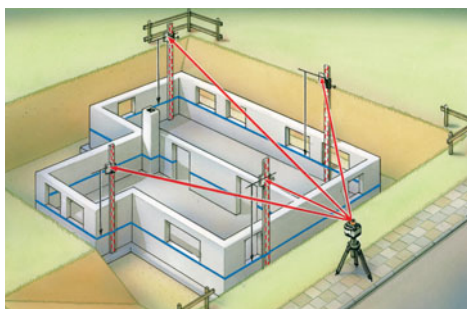

## AquaPro 210

Robust rotary laser with automatic horizontal self-levelling.

Rev. 0808

- Robust housing with **protective rubber casing**
- **Automatic level:** Automatic rotary laser with horizontal self-levelling by means of magnetically damped pendulum system; vertical alignment with adjustable foot.
- A **vertical reference beam** is provided to plumb and align partition walls.
- **Tilt function:** The unit uses visual and audible signals to indicate when it is outside its tolerance range.
- **Slanting levels** can be set using the tilt function, which can be switched off.
- The **wall/floor console** can be vertically levelled or the unit can be attached to the wall.
- The **Sensolite 210** features LC displays on the front and rear sides. Powerful adhesion magnets enable attachment to magnetic objects.
- **SpotLite marking function:** Prevents parallax errors and facilitates precise marking of reference levels.
- **Transport lock:** A pendulum lock protects unit during transport.
- **Simple, uniform operating techniques.**

### TECHNICAL DATA

<b>ACCURACY</b> 2 mm / 10 m
<b>SELF-LEVELLING RANGE</b> ± 3,5°
<b>LEVELLING</b> Automatic horizontal / vertical with adjustable foot
<b>LASER RECEPTION RANGE</b> <b>max. 200 m radius</b>
<b>LASER WAVELENGTH</b> 635 nm
<b>LASER</b> class 2, < 1 mW
<b>POWER SUPPLY</b> 6 x type AA, for about 45 operating hours
<b>WATER AND DUST PROTECTION</b> IP 54
<b>WEIGHT</b> 1,7 kg
<b>DIMENSIONS</b> 120 x 160 x 140 (W x H x D)
<b>AUTOMATIC LEVEL</b> <b>lock</b> <b>Spotlite Marking</b>

**PU 1**

Vertical operating position

Wall attachment

Laser receivers with LCD displays